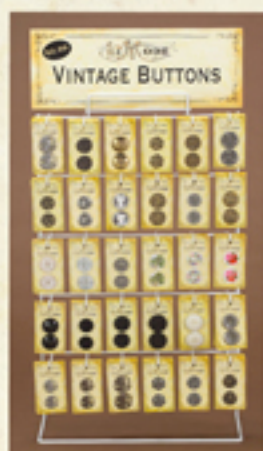

1724

1725

1726

1727

1728

1729

1730

Rack  
dimensions  
including sign  
25 1/2" h x 13"w  
x 6" d